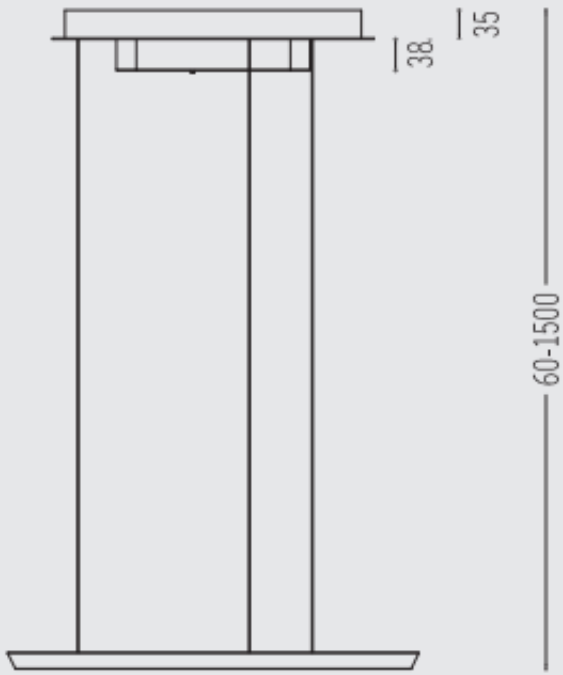

Lift Chandelier

IYUWEI LIGHTING | TESDON

81064/82064/83064

81064 Ø400Version | LED Lower Light 32W+Upper Light 20W | Motor power 20W

82064 Ø500Version | LED Lower Light 40W+Upper Light 20W | Motor power 26W

83064 Ø600Version | LED Lower Light 48W+Upper Light 20W | Motor power 30W

newly designed motorized elevation pendant lamp

Extension Range 0-1.5m: Easily meets your height requirements, whether high or low.

Optional diameters

Ø400

Ø500

Ø600