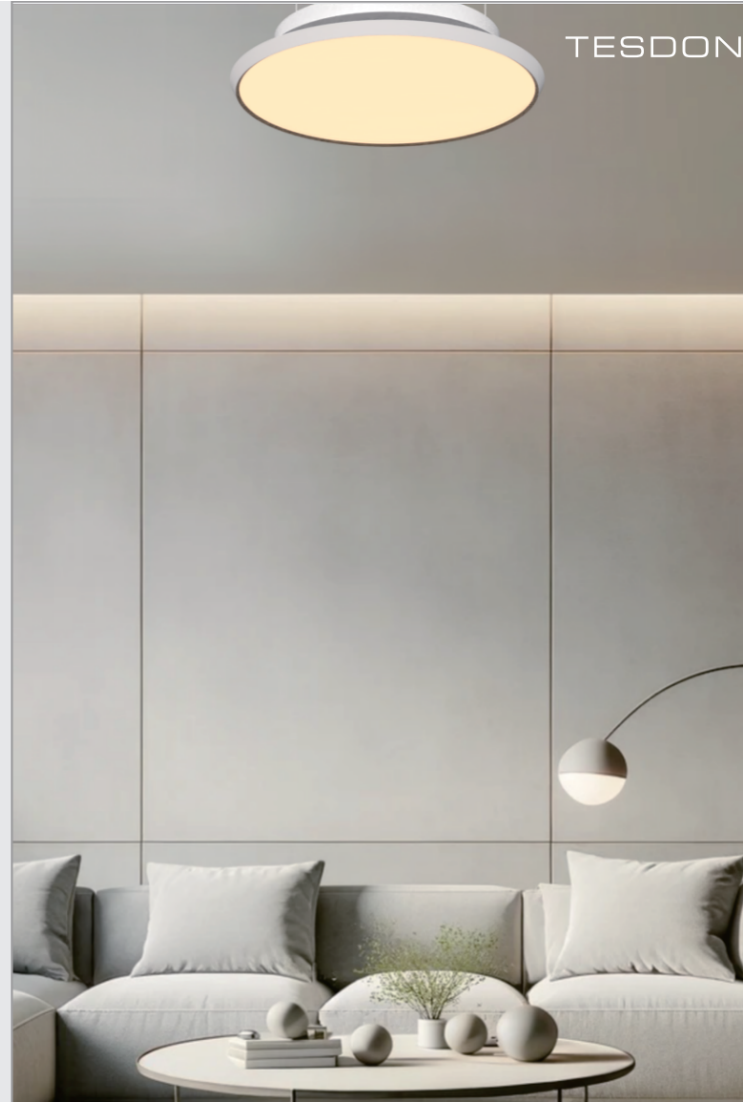

Lift Chandelier

IYUWEI LIGHTING | TESDON

81064/82064/83064

81064 Ø400Version | LED Lower Light 32W+Upper Light 20W | Motor power 20W

82064 Ø500Version | LED Lower Light 40W+Upper Light 20W | Motor power 26W

83064 Ø600Version | LED Lower Light 48W+Upper Light 20W | Motor power 30W

newly designed motorized elevation pendant lamp

Extension Range 0-1.5m: Easily meets your height requirements, whether high or low.

2.4G Knob Remote Control: Full control at your fingertips.

One-Click Switch and Motor Activation: Convenient and efficient,
enjoy perfect lighting anytime, anywhere.

Freely Adjustable Personalized Height: Adapt to different scenes .