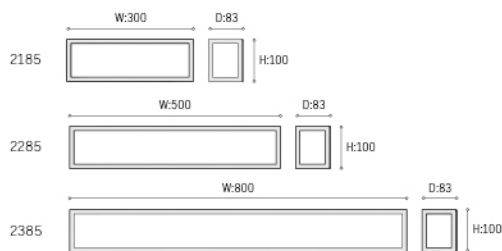

2185

This is a IP44 waterproof simple and typical rectangle wall lamp with 5 sides light on, can supplement comfortable light, make you have full enough light on your face.

LED: High voltage LED module/HONGLI or EPISTAR(SMD 2835 LED)
 PF: >0.5
 RA: >80
 Input voltage: 220~240V 50/60Hz
 Warranty: 3 years
 CCT: 3000K
 Energy efficiency: Variable LED lamps of the efficiency class A

Chrome

| Article no. | Description. | Features. | Lumens. |
|-------------|----------------|---------------------------------|---------|
| 2185 | LED Wall Light | Iron shell+PC cover/SMD LED 12W | 740lm |
| 2285 | LED Wall Light | Iron shell+PC cover/SMD LED 18W | 1100lm |
| 2385 | LED Wall Light | Iron shell+PC cover/SMD LED 24W | 1360lm |