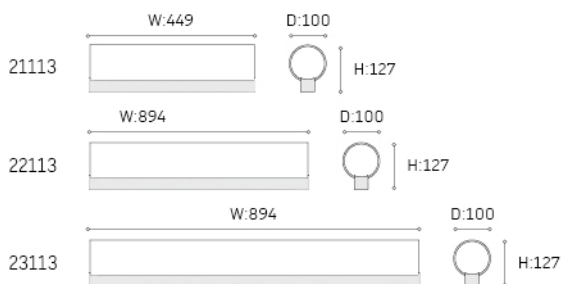

Article no.	Description.	Features.	Lumens.
21113	LED Mirior Lamp	Aluminium and Zinc Alloy shell+Acrylic cover/SMD LED 12W	500lm
22113	LED Mirior Lamp	Aluminium and Zinc Alloy shell+Acrylic cover/SMD LED 17W	800lm
23113	LED Mirior Lamp	Aluminium and Zinc Alloy shell+Acrylic cover/SMD LED 21W	900lm