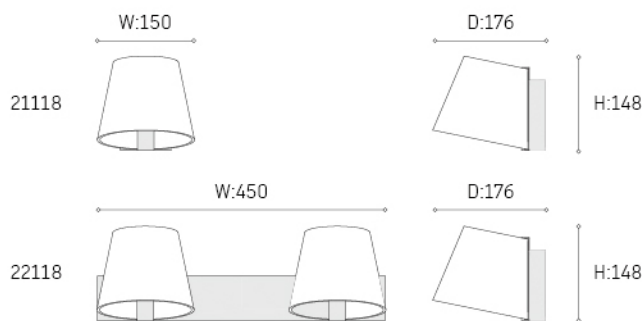

A typical trapezoid wall lamp, with photo logy oval acrylic light-guide technology, the collision of modern and traditional, make a difference artistic spark, special spot on the oval surface likes the star light in night. Let you feel in the brilliant start night. This lamp with IP44 water proof and have single or double head to choose.

LED: High voltage LED module/HONGLI or EPISTAR(SMD 2835 LED)

PF: >0.5

RA: >80

Input voltage: 220~240V 50/60Hz

Warranty: 3 years

CCT: 3000K

Energy efficiency: Variable LED lamps of the efficiency class A