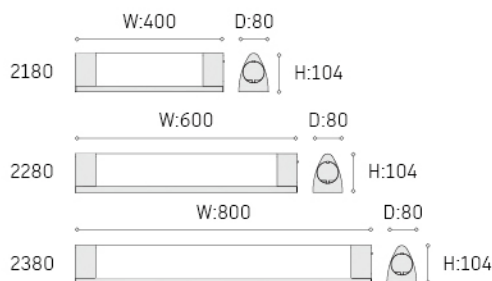

2180(European socket)

A fashionable, triangular wall lamp, with triangular acrylic shade, can supplement comfortable light, light on for whole lamp can make the soft light flash on the face average, make without shadow on face, let you feel more comfortable, there is a European socket on side of the lamp, make you can use shaver or hair drier more convenient when light on, it can be automatic spring back when you finish to use the socket, this lamp also has IP44 waterproof.

Article no.	Description.	Features.	Lumens.
2180	LED Mirior Lamp	Aluminium and Zinc Alloy shell+Acrylic cover/SMD LED 27W	1140lm
2280	LED Mirior Lamp	Aluminium and Zinc Alloy shell+Acrylic cover/SMD LED 27W	1140lm
2380	LED Mirior Lamp	Aluminium and Zinc Alloy shell+Acrylic cover/SMD LED 27W	1140lm