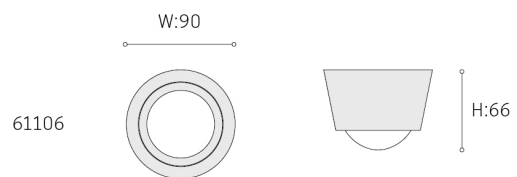

Article no.	Description.	Features.	Lumens.
61106	LED Ceiling Lamp	Aluminium shell(+Glass cover/SMD LED 8W	420lm