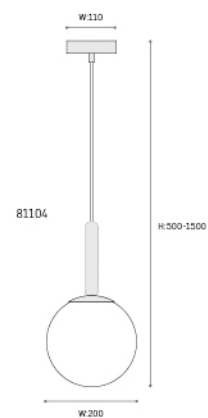

81104

A typical IP44 pendant lamp, the round long metal bar give a feeling of stable of this lamp, you can have difference surface color for this lamp.

Input voltage: 220~240V 50/60Hz

Warranty: 3 years

Article no.	Description.	Features.	Lumens.
81104	Pendant Lamp	Aluminum and Iron shell+GLASS cover / G9	