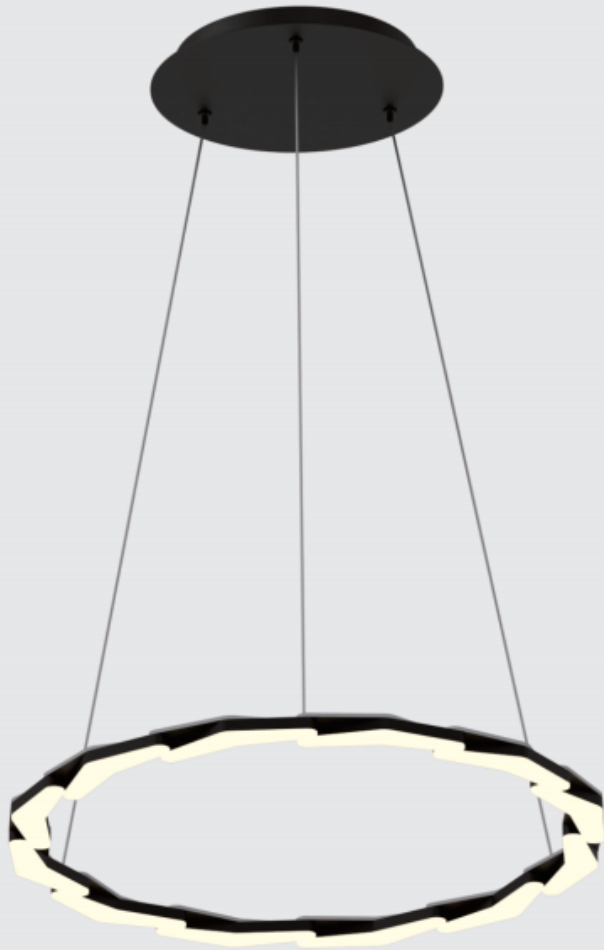

81065

TESDON

81065 LED 54W

81065 LED 54W

## Discover the Elegance of Transformable Pendant Lamp

- \*Transformable Design\*: The wall lamp features a stunning design that opens and closes like a flower. When open, it provides expansive lighting; when closed, it offers a compact and elegant look.
- \*Adjustable Light Settings\*: Customize the brightness and mode to suit your mood or activity, whether its quiet evening toome rively athering ith riends.
- \*Elegant Design\*: - The lamps leek, odern esign omplements ny écor, adding a touch of sophistication and style to your living space.
- \*Ceremonial Lighting Experience\*\*\*: - Transform your everyday moments with a sense of ceremony. The unique opening and closing mechanism brings an added touch of elegance and sophistication to your home.