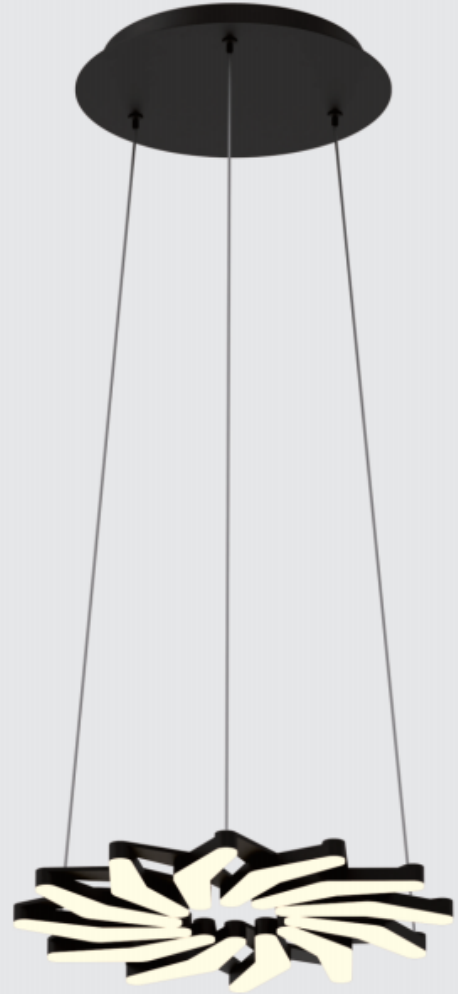

81065

TESDON

81065 LED 54W

81065 LED 54W

Discover the Elegance of Transformable Pendant Lamp

- *Transformable Design*: The wall lamp features a stunning design that opens and closes like a flower. When open, it provides expansive lighting; when closed, it offers a compact and elegant look.
- *Adjustable Light Settings*: Customize the brightness and mode to suit your mood or activity, whether its quiet evening toome rively athering ith riends.
- *Elegant Design*: - The lamps leek, odern esign omplements ny écor, adding a touch of sophistication and style to your living space.
- *Ceremonial Lighting Experience***: - Transform your everyday moments with a sense of ceremony. The unique opening and closing mechanism brings an added touch of elegance and sophistication to your home.