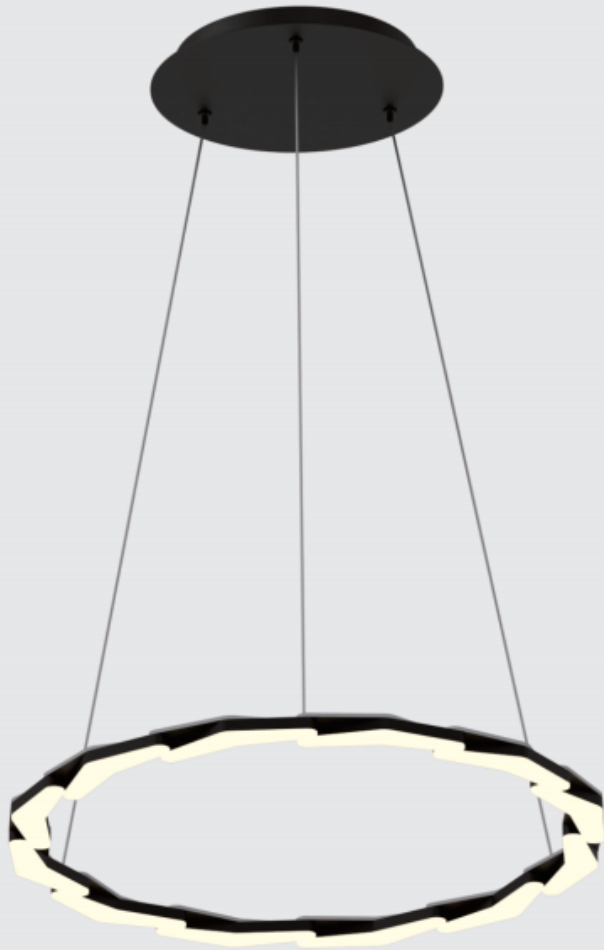

81065

TESDON

81065 LED 54W

81065 LED 54W

Discover the Elegance of Transformable Pendant Lamp

- *Transformable Design*: The wall lamp features a stunning design that opens and closes like a flower. When open, it provides expansive lighting; when closed, it offers a compact and elegant look.
- *Adjustable Light Settings*: Customize the brightness and mode to suit your mood or activity, whether its quiet evening toome r ively athering ith riends.
- *Elegant Design*: - The lamps sleek, odern esign omplements ny écor, adding a touch of sophistication and style to your living space.
- *Ceremonial Lighting Experience***: - Transform your everyday moments with a sense of ceremony. The unique opening and closing mechanism brings an added touch of elegance and sophistication to your home.