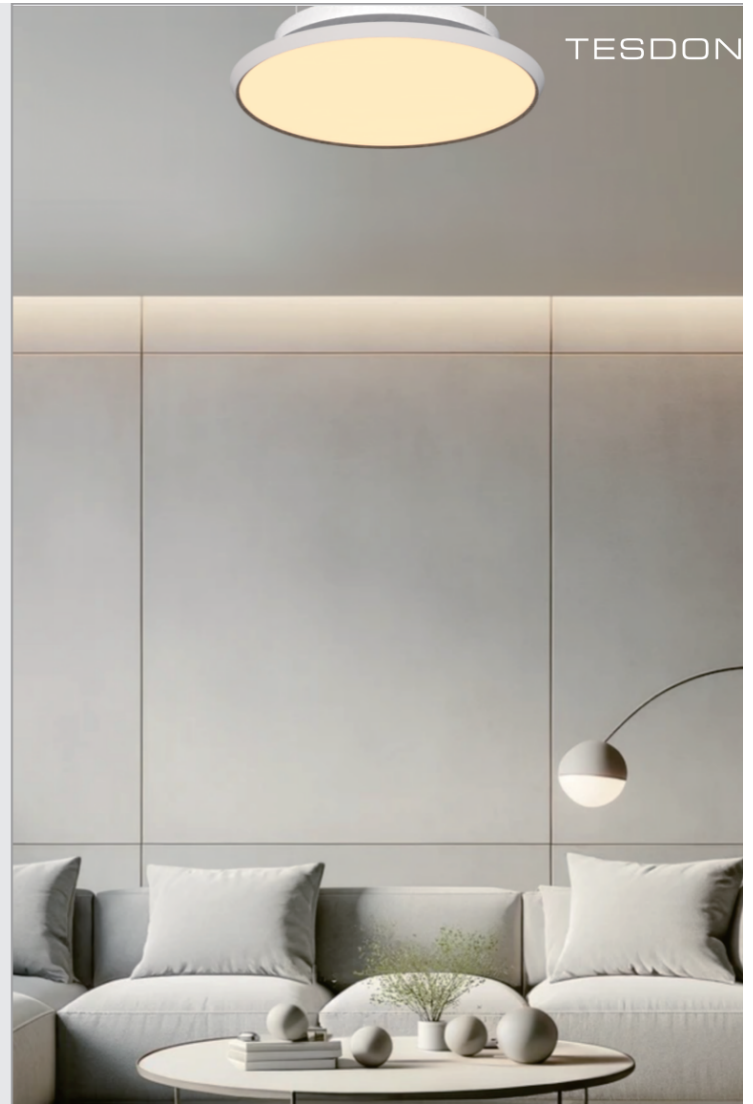

Lift Chandelier

IYUWEI LIGHTING | TESDON

81064/82064/83064

81064 Ø400Version | LED Lower Light 32W+Upper Light 20W | Motor power 20W
82064 Ø500Version | LED Lower Light 40W+Upper Light 20W | Motor power 26W
83064 Ø600Version | LED Lower Light 48W+Upper Light 20W | Motor power 30W

newly designed motorized elevation pendant lamp

Extension Range 0-1.5m: Easily meets your height requirements, whether high or low.

2.4G Knob Remote Control: Full control at your fingertips.

One-Click Switch and Motor Activation: Convenient and efficient,
enjoy perfect lighting anytime, anywhere.