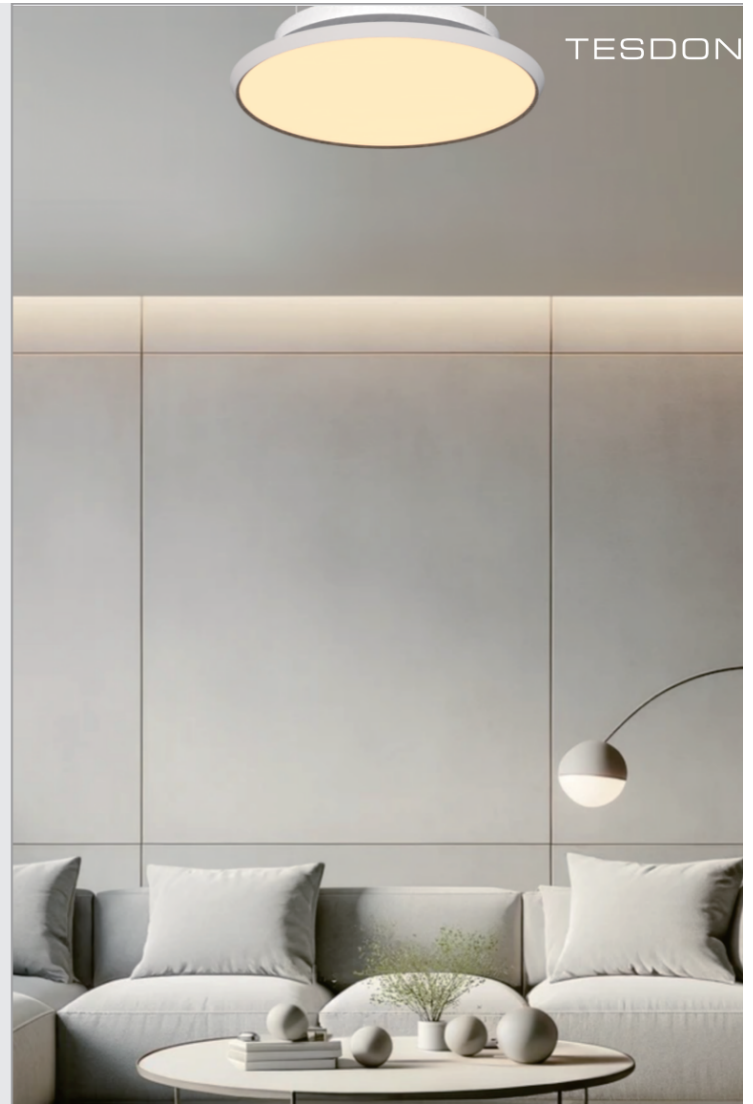

Lift Chandelier

IYUWEI LIGHTING | TESDON

81064/82064/83064

81064 Ø400Version | LED Lower Light 32W+Upper Light 20W | Motor power 20W

82064 Ø500Version | LED Lower Light 40W+Upper Light 20W | Motor power 26W

83064 Ø600Version | LED Lower Light 48W+Upper Light 20W | Motor power 30W

newly designed motorized elevation pendant lamp

Extension Range 0-1.5m: Easily meets your height requirements, whether high or low.

2.4G Knob Remote Control: Full control at your fingertips.

One-Click Switch and Motor Activation: Convenient and efficient,
enjoy perfect lighting anytime, anywhere.

Freely Adjustable Personalized Height: Adapt to different scenes .