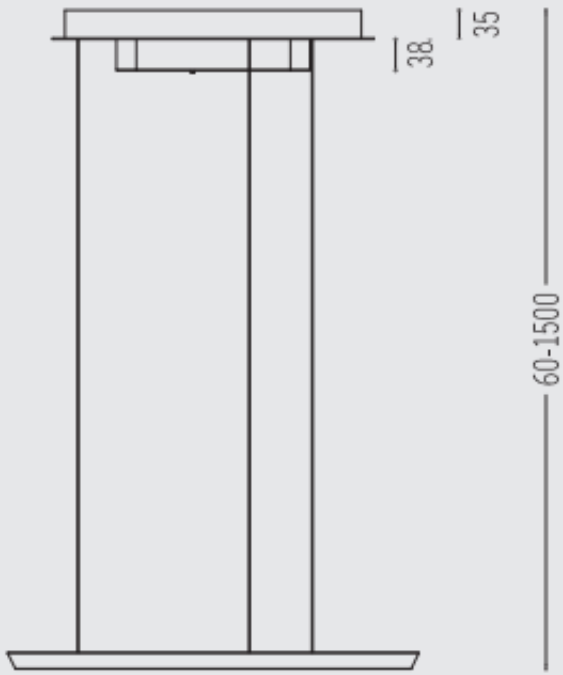

Lift Chandelier

IYUWEI LIGHTING | TESDON

81064/82064/83064

81064 Ø400Version | LED Lower Light 32W+Upper Light 20W | Motor power 20W
82064 Ø500Version | LED Lower Light 40W+Upper Light 20W | Motor power 26W
83064 Ø600Version | LED Lower Light 48W+Upper Light 20W | Motor power 30W

newly designed motorized elevation pendant lamp

Extension Range 0-1.5m: Easily meets your height requirements, whether high or low.

2.4G Knob Remote Control: Full control at your fingertips.

One-Click Switch and Motor Activation: Convenient and efficient,
enjoy perfect lighting anytime, anywhere.

100,000 Turns Conductive Friction Test on the Retractable Cord Reel: durable and reliable.

Optional diameters

Ø400

Ø500

Ø600