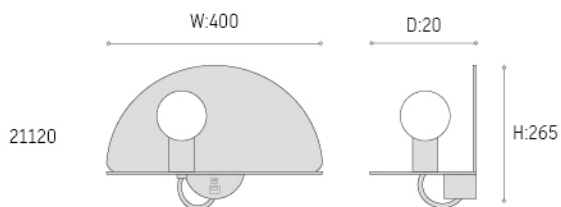

21120

IYUWEI<sup>Lighting</sup>  
TESDON

A multifunction wall lamp with USB and Type-C charger. Useful and fashionable, it is suitable for bedroom and reading room where ever you like.

Input voltage: 220~240V 50/60Hz

Warranty: 3 years

Matt White Sand White

Article no.	Description.	Features.	Lumens.
21120	Wall Light	Iron shell / E27	