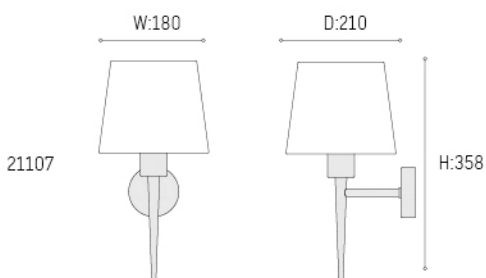

21107

A double cloths fabric shade trapezoid wall lamp, soft and smooth shade combine with the strong quality metal, give you a difference fashion style.

Input voltage: 220~240V 50/60Hz

Warranty: 3 years

Article no.	Description.	Features.	Lumens.
21107	Wall Light	Iron and Cloth shell+Pc cover / E27 40W	