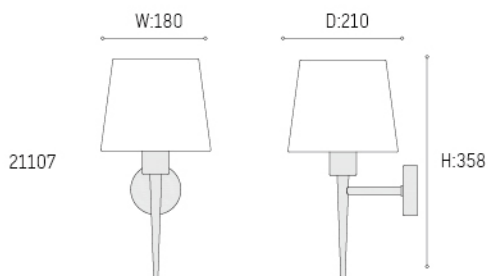

21107

A double cloths fabric shade trapezoid wall lamp, soft and smooth shade combine with the strong quality metal, give you a difference fashion style.

Input voltage: 220~240V 50/60Hz

Warranty: 3 years

Article no.	Description.	Features.	Lumens.
21107	Wall Light	Iron and Cloth shell+Pc cover / E27 40W	