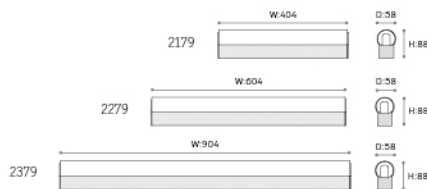

LED: High voltage LED module/HONGLI or EPISTAR(SMD 2835 LED)

PF: >0.5

RA: >80

Input voltage: 220~240V 50/60Hz

Warranty: 3 years

CCT: 3000K

Energy efficiency: Variable LED lamps of the efficiency class A

Article no.	Description.	Features.	Lumens.
2179	Mirror Lamp	Aluminium shell+PC cover/G9 3X33W	
2279	Mirror Lamp	Aluminium shell+PC cover/G9 4X33W	
2379	Mirror Lamp	Aluminium shell+PC cover/G9 5X33W	