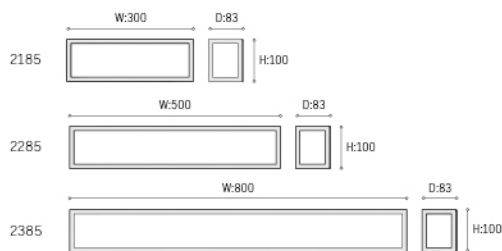

2185

This is a IP44 waterproof simple and typical rectangle wall lamp with 5 sides light on, can supplement comfortable light, make you have full enough light on your face.

LED: High voltage LED module/HONGLI or EPISTAR(SMD 2835 LED)
 PF: >0.5
 RA: >80
 Input voltage: 220~240V 50/60Hz
 Warranty: 3 years
 CCT: 3000K
 Energy efficiency: Variable LED lamps of the efficiency class A

Chrome

Article no.	Description.	Features.	Lumens.
2185	LED Wall Light	Iron shell+PC cover/SMD LED 12W	740lm
2285	LED Wall Light	Iron shell+PC cover/SMD LED 18W	1100lm
2385	LED Wall Light	Iron shell+PC cover/SMD LED 24W	1360lm