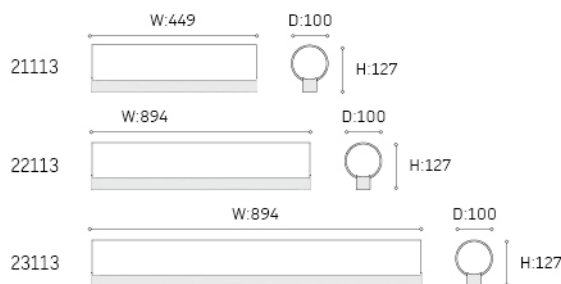

Article no.	Description.	Features.	Lumens.
21113	LED Mirior Lamp	Aluminium and Zinc Alloy shell+Acrylic cover/SMD LED 12W	500lm
22113	LED Mirior Lamp	Aluminium and Zinc Alloy shell+Acrylic cover/SMD LED 17W	800lm
23113	LED Mirior Lamp	Aluminium and Zinc Alloy shell+Acrylic cover/SMD LED 21W	900lm