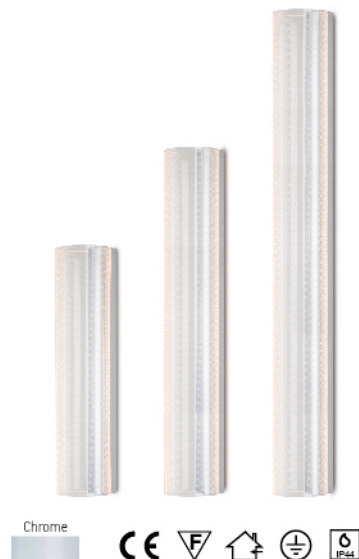

21113/22113/23113

A simple modern style round wall lamp, typical clean and simple round design with photo logy oval acrylic lightguide technology, let you feel in the brilliant start night, this fixture come out with IP44 water proof and different length you can choose.

**LED:** High voltage LED module/HONGLI or EPISTAR(SMD 2835 LED)

**PF:** >0.5

**RA:** >80

**Input voltage:** 220~240V 50/60Hz

**Warranty:** 3 years

**CCT:** 3000K

**Energy efficiency:** Variable LED lamps of the efficiency class A

Article no.	Description.	Features.	Lumens.
21113	LED Mirior Lamp	Aluminium and Zinc Alloy shell+Acrylic cover/SMD LED 12W	500lm
22113	LED Mirior Lamp	Aluminium and Zinc Alloy shell+Acrylic cover/SMD LED 17W	800lm
23113	LED Mirior Lamp	Aluminium and Zinc Alloy shell+Acrylic cover/SMD LED 21W	900lm