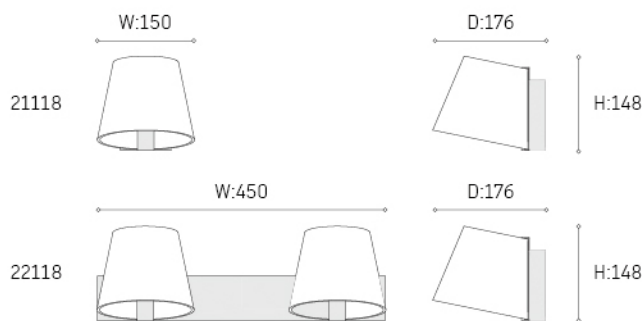

Chrome

Article no.	Description.	Features.	Lumens.
21118	LED Mirior Lamp	Aluminium and Zinc Alloy shell+Acrylic cover/SMD LED 10W	900lm
22118	LED Mirior Lamp	Aluminium and Zinc Alloy shell+Acrylic cover/SMD LED 19W	1650lm