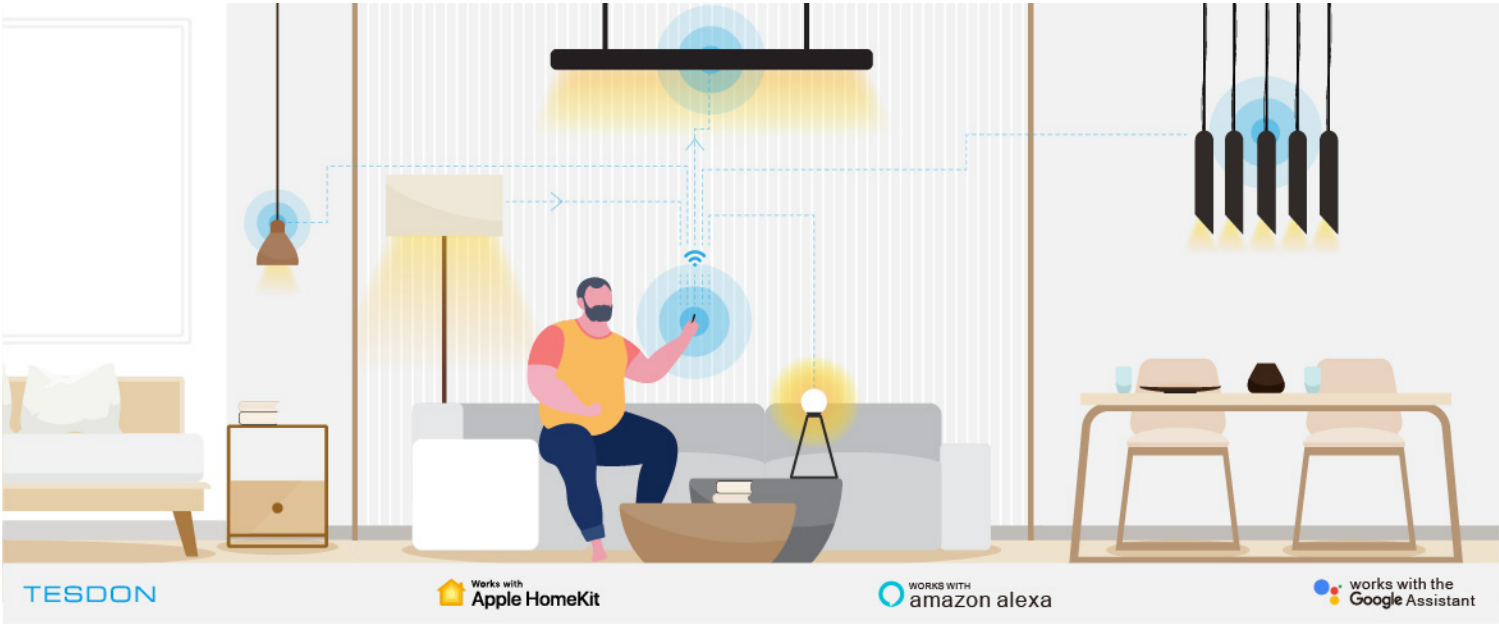

# Smart Controller

## Fit With All Lamp Fixture Experience More Surprises

TESDON Smart Controller Can Freely Connection With Pendant Light, Ceiling Lamp, Floor Lamp, Table Lamp, Wall Lamp Etc.  
Make Your Own Light Kingdom Only By Control Your Home Lights With Smart Phone.