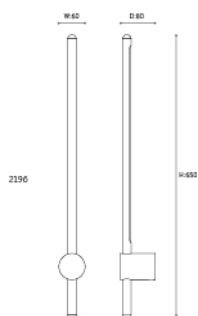

2196

Backlight can use for bathroom and bedroom, the angle of the light can be adjustable.

Chrome    Brushed brass