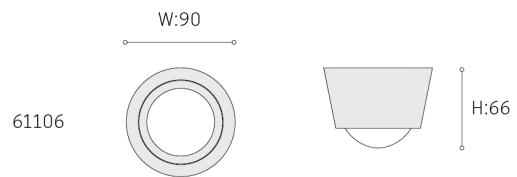

PF: >0.5

RA: >80

Input voltage: 220~240V 50/60Hz

Warranty: 3 years

CCT: 3000K

Energy efficiency: Variable LED lamps of the efficiency class A

61106

Article no.	Description.	Features.	Lumens.
61106	LED Ceiling Lamp	Aluminium shell(+Glass cover/SMD LED 8W	420lm