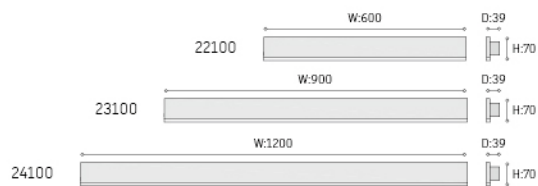

PF: >0.5

RA: >80

Input voltage: 220~240V 50/60Hz

Warranty: 3 years

CCT: 3000K

Energy efficiency: Variable LED lamps of the efficiency class A

Article no.	Description.	Features.	Lumens.
22100	LED Mirror Lamp	Aluminum shell+Acrylic cover / SMD LED 8W	270lm
23100	LED Mirror Lamp	Aluminum shell+Acrylic cover / SMD LED 12W	405lm
24100	LED Mirror Lamp	Aluminum shell+Acrylic cover / SMD LED 16W	540lm