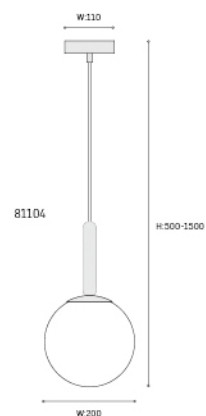

81104

A typical IP44 pendant lamp, the round long metal bar give a feeling of stable of this lamp, you can have difference surface color for this lamp.

Input voltage: 220~240V 50/60Hz

Warranty: 3 years

Article no.	Description.	Features.	Lumens.
81104	Pendant Lamp	Aluminum and Iron shell+GLASS cover / G9	