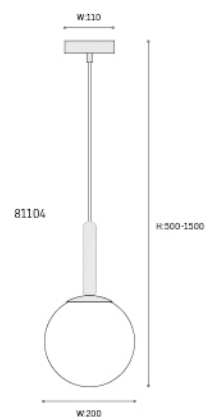

81104

A typical IP44 pendant lamp, the round long metal bar give a feeling of stable of this lamp, you can have difference surface color for this lamp.

Input voltage: 220~240V 50/60Hz

Warranty: 3 years

Article no.	Description.	Features.	Lumens.
81104	Pendant Lamp	Aluminum and Iron shell+GLASS cover / G9	