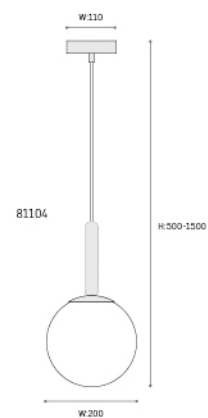

81104

A typical IP44 pendant lamp, the round long metal bar give a feeling of stable of this lamp, you can have difference surface color for this lamp.

Input voltage: 220~240V 50/60Hz

Warranty: 3 years

| Article no. | Description. | Features. | Lumens. |
|-------------|--------------|--|---------|
| 81104 | Pendant Lamp | Aluminum and Iron shell+GLASS cover / G9 | |