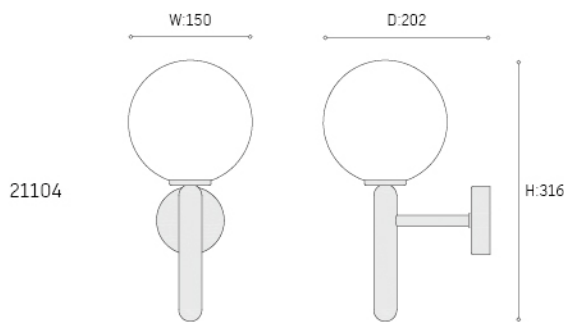

21104

Round ball glass lamp, match with round bracket and round base; make this lamp with strong feeling.

Input voltage: 220~240V 50/60Hz

Warranty: 3 years

Brushed brass

Article no.	Description.	Features.	Lumens.
21104	Wall Light	Iron shell+Opal Glass cover / G9 33W MAX	