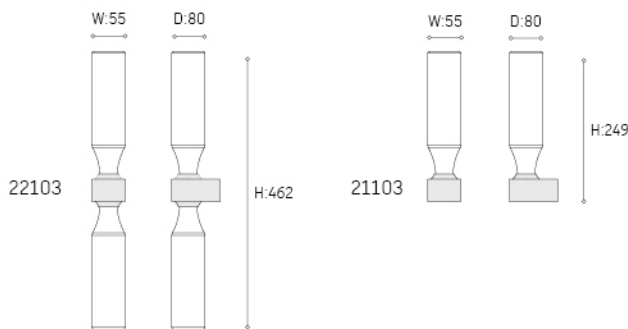

21103/22103

An tropical bathroom lamp, with opal glass and diffusion effect light, with comfort light, you can also have single and double lamp at the same time.

Input voltage: 220~240V 50/60Hz

Warranty: 3 years

Article no.	Description.	Features.	Lumens.
21103	Wall Light	Zinc Alloy shell+Opal Glass cover/G9 33W	
22103	Wall Light	Zinc Alloy shell+Opal Glass cover/G9 2 X 33W	