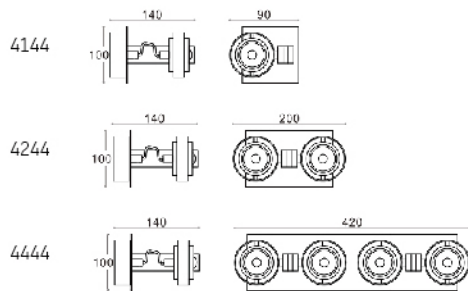

4144/4244/4444

Mechanical spot lamp , can adjust to all angle, as you like, suitable for bathroom.

Input voltage: 220~240V 50/60Hz

Warranty: 3 years

Article no.	Description.	Features.	Lumens.
4144	Spot light	Iron shell / GV10 / 1 X 35W MAX	
4244	Spot light	Iron shell / GV10 / 2 X 35W MAX	
4444	Spot light	Iron shell / GV10 / 4 X 35W MAX	