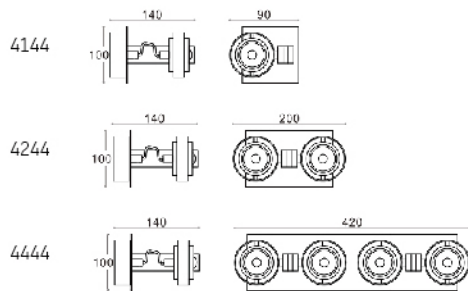

4144/4244/4444

Mechanical spot lamp , can adjust to all angle, as you like, suitable for bathroom.

Input voltage: 220~240V 50/60Hz

Warranty: 3 years

| Article no. | Description. | Features. | Lumens. |
|-------------|--------------|---------------------------------|---------|
| 4144 | Spot light | Iron shell / GV10 / 1 X 35W MAX | |
| 4244 | Spot light | Iron shell / GV10 / 2 X 35W MAX | |
| 4444 | Spot light | Iron shell / GV10 / 4 X 35W MAX | |