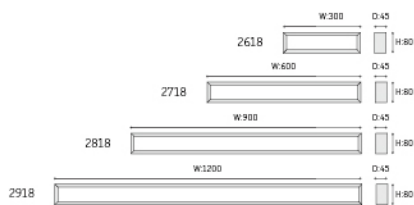

2618/2718/2818/2918

Bathroom lamp with light ups and down, you can install on two size of mirror in your bathroom.

LED: High voltage LED module/HONGLI or EPISTAR(SMD 2835 LED)
 PF: >0.5
 RA: >80
 Input voltage: 220~240V 50/60Hz
 Warranty: 3 years
 CCT: 3000K
 Energy efficiency: Variable LED lamps of the efficiency class A

Chrome

Article no.	Description.	Features.	Lumens.
2618	LED Mirror Lamp	Aluminium shell+Acrylic cover/SMD LED 10W	230lm
2718	LED Mirror Lamp	Aluminium shell+Acrylic cover/SMD LED 15W	660lm
2818	LED Mirror Lamp	Aluminium shell+Acrylic cover/SMD LED 20W	990lm
2918	LED Mirror Lamp	Aluminium shell+Acrylic cover/SMD LED 36W	1760lm