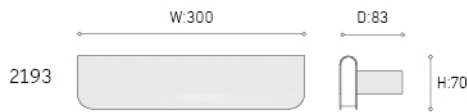

2193/2293

A liner light up bathroom light, can use upon the pictures or supplement for the mirror in your bathroom.

**LED:** High voltage LED module/HONGLI or EPISTAR(SMD 2835 LED)

**PF:** >0.5

**RA:** >80

**Input voltage:** 220~240V 50/60Hz

**Warranty:** 3 years

**CCT:** 3000K

**Energy efficiency:** Variable LED lamps of the efficiency class A

Article no.	Description.	Features.	Lumens.
2193	LED Mirror Lamp	Aluminum shell+Acrylic cover/SMD LED 8W	280lm
2293	LED Mirror Lamp	Aluminum shell+Acrylic cover/SMD LED 14W	630lm